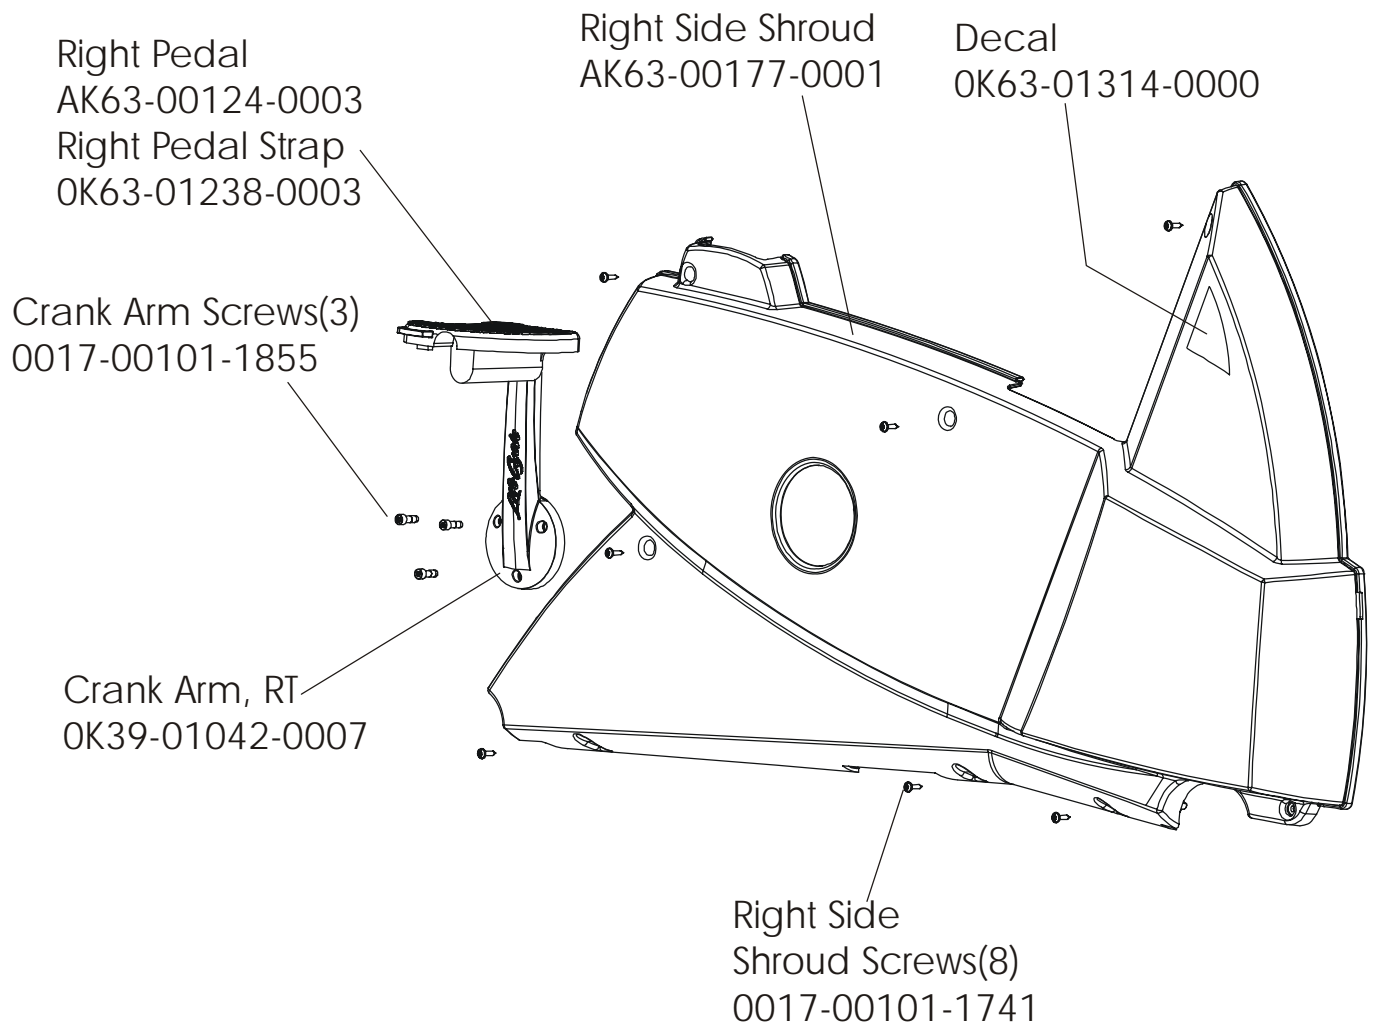

ARCTIC SILVER 93CW
Right Side Shroud and Crankarm

93CW-0XXX-02
S/N CCM100000 and up